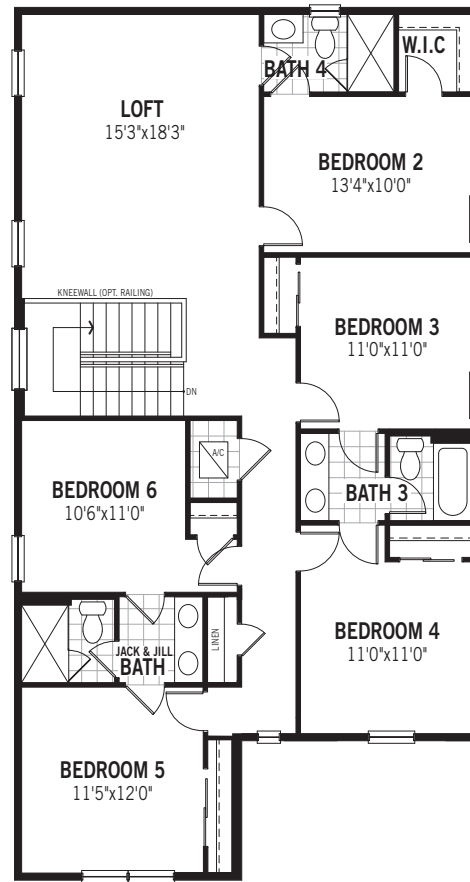

PARADISE SERIES

LAGUNA II

3,009 SQ.FT.
280 SQ.M.

MEDITERRANEAN

COASTAL

FLORIDA TRADITIONAL

MODERN

6 BED + LOFT • 4.5 BATH • 1 CAR GARAGE

PARADISE SERIES

GROUND FLOOR

SECOND FLOOR

LAGUNA II

All plan illustrations are artist's concept and are not part of a legal contract. Specifications, terms and conditions are subject to change without notice. These floor plans and room dimensions apply to elevation "Mediterranean" of this model type. Note that plan square footages and room dimensions may vary according to elevation and options selected. Plan may be built as the mirror image. Flooring illustrations are used to show area of flooring, actual flooring type is specified on the Community Feature Sheet. Please consult your New Home Counselor for more details. E.&O.E. June 2019. Copyright 2019 - Mattamy Homes Limited. Builder's License #CG1523142. Reprint June 2019