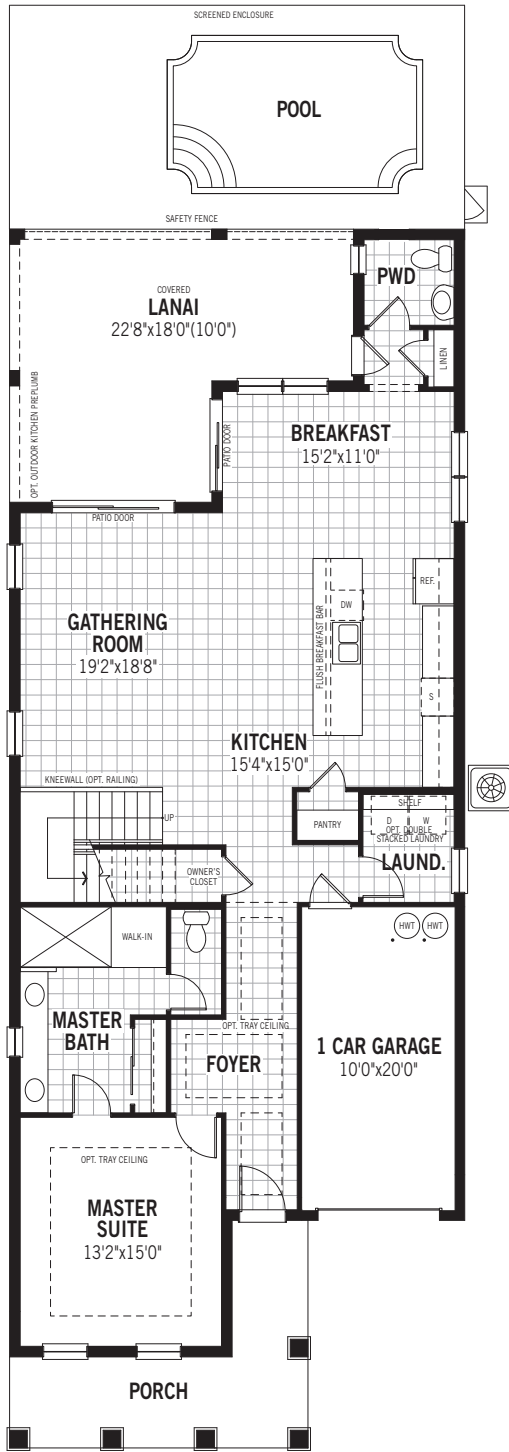

PARADISE SERIES

LAGUNA II

3,009 SQ.FT.
280 SQ.M.

MEDITERRANEAN

COASTAL

FLORIDA TRADITIONAL

MODERN

6 BED + LOFT • 4.5 BATH • 1 CAR GARAGE

PARADISE SERIES

GROUND FLOOR

SECOND FLOOR

LAGUNA II

All plan illustrations are artist's concept and are not part of a legal contract. Specifications, terms and conditions are subject to change without notice. These floor plans and room dimensions apply to elevation "Mediterranean" of this model type. Note that plan square footages and room dimensions may vary according to elevation and options selected. Plan may be built as the mirror image. Flooring illustrations are used to show area of flooring, actual flooring type is specified on the Community Feature Sheet. Please consult your New Home Counselor for more details. E.&O.E. June 2019. Copyright 2019 - Mattamy Homes Limited. Builder's License #CG1523142. Reprint June 2019